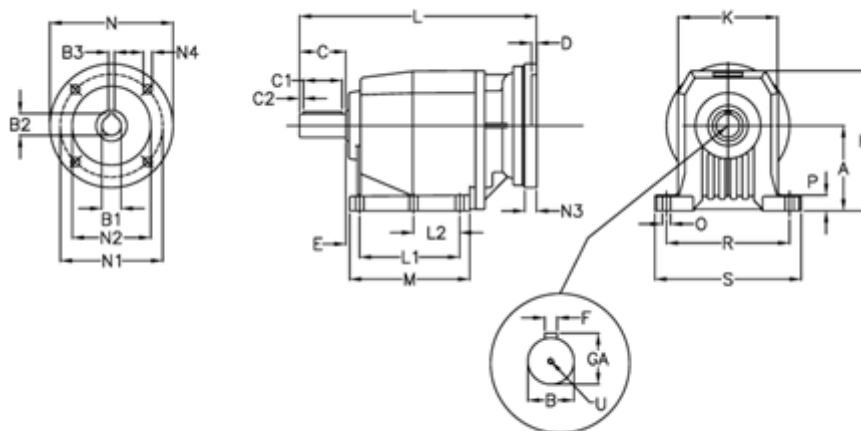

Article number: 40600800561260

Description: Helical gearbox  
C802P-5,6-P180B5

## Measures

A = 250	D = 6.0	L2 = 0.0	P = 35
B = 80	E = 33	M = 277.0	R = 370
B1 = 48	F = 22	N = 350	S = 440
B2 = 51.8	GA = 85.0	N1 = 300	U = M20x42
B3 = 14	H = 420	N2 = 250	
C = 140	K = 320	N3 = 23	
C1 = 110	L = 635.0	N4 = 18	
C2 = 15	L1 = 210.0	O = 26	